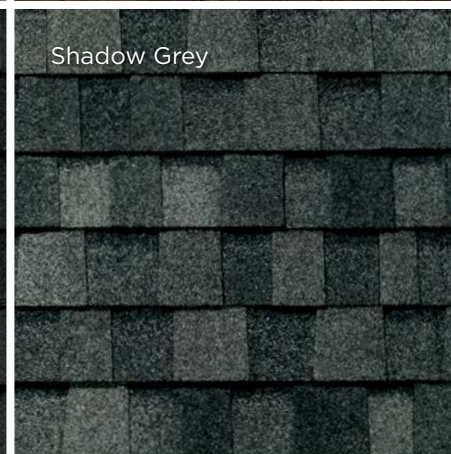

HERITAGE[®]

ARCHITECTURAL ASPHALT SHINGLES

TUSCALOOSA

Olde English Pewter

Rustic Hickory

Rustic Black

Shadow Grey

Rustic Cedar