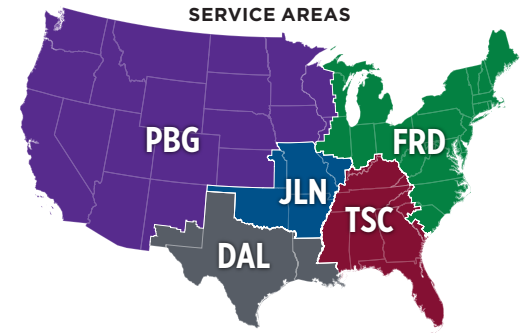

SHINGLE COLOR SELECTION BY LOCATION

MANUFACTURING PLANT KEY

- D** Dallas, TX
- F** Frederick, MD
- J** Joplin, MO
- P** Phillipsburg, KS
- T** Tuscaloosa, AL

TITAN^{XT} PREMIUM ARCHITECTURAL SHINGLES

PLANT SERVICE AREA	DALL	FRED	JPLN	PBRG	TUSC
AMERICA'S NATURAL COLORS					
Autumn Brown				P	
Black Walnut	D	F	J	P	F
Mountain Slate	P		P	P	
Natural Timber	D	F	J	P	F
Painted Desert	P		P	P	
Thunderstorm Grey	D	F	J	P	T
CLASSIC COLORS					
Antique Slate	J		J		
Desert Sand				P	T
Glacier White					T
Olde English Pewter	P	F	P	P	T
Oxford Grey	D	F	P	P	F
Rustic Black	D	F	J	P	T
Rustic Cedar	D	F	J	P	F
Rustic Evergreen	J		J	J	
Rustic Hickory	D		J		
Rustic Redwood		F			F
Rustic Slate	D	F	J	P	F
Shadow Grey		F			F
Virginia Slate		F			F
Weathered Wood	D	F	J	P	F