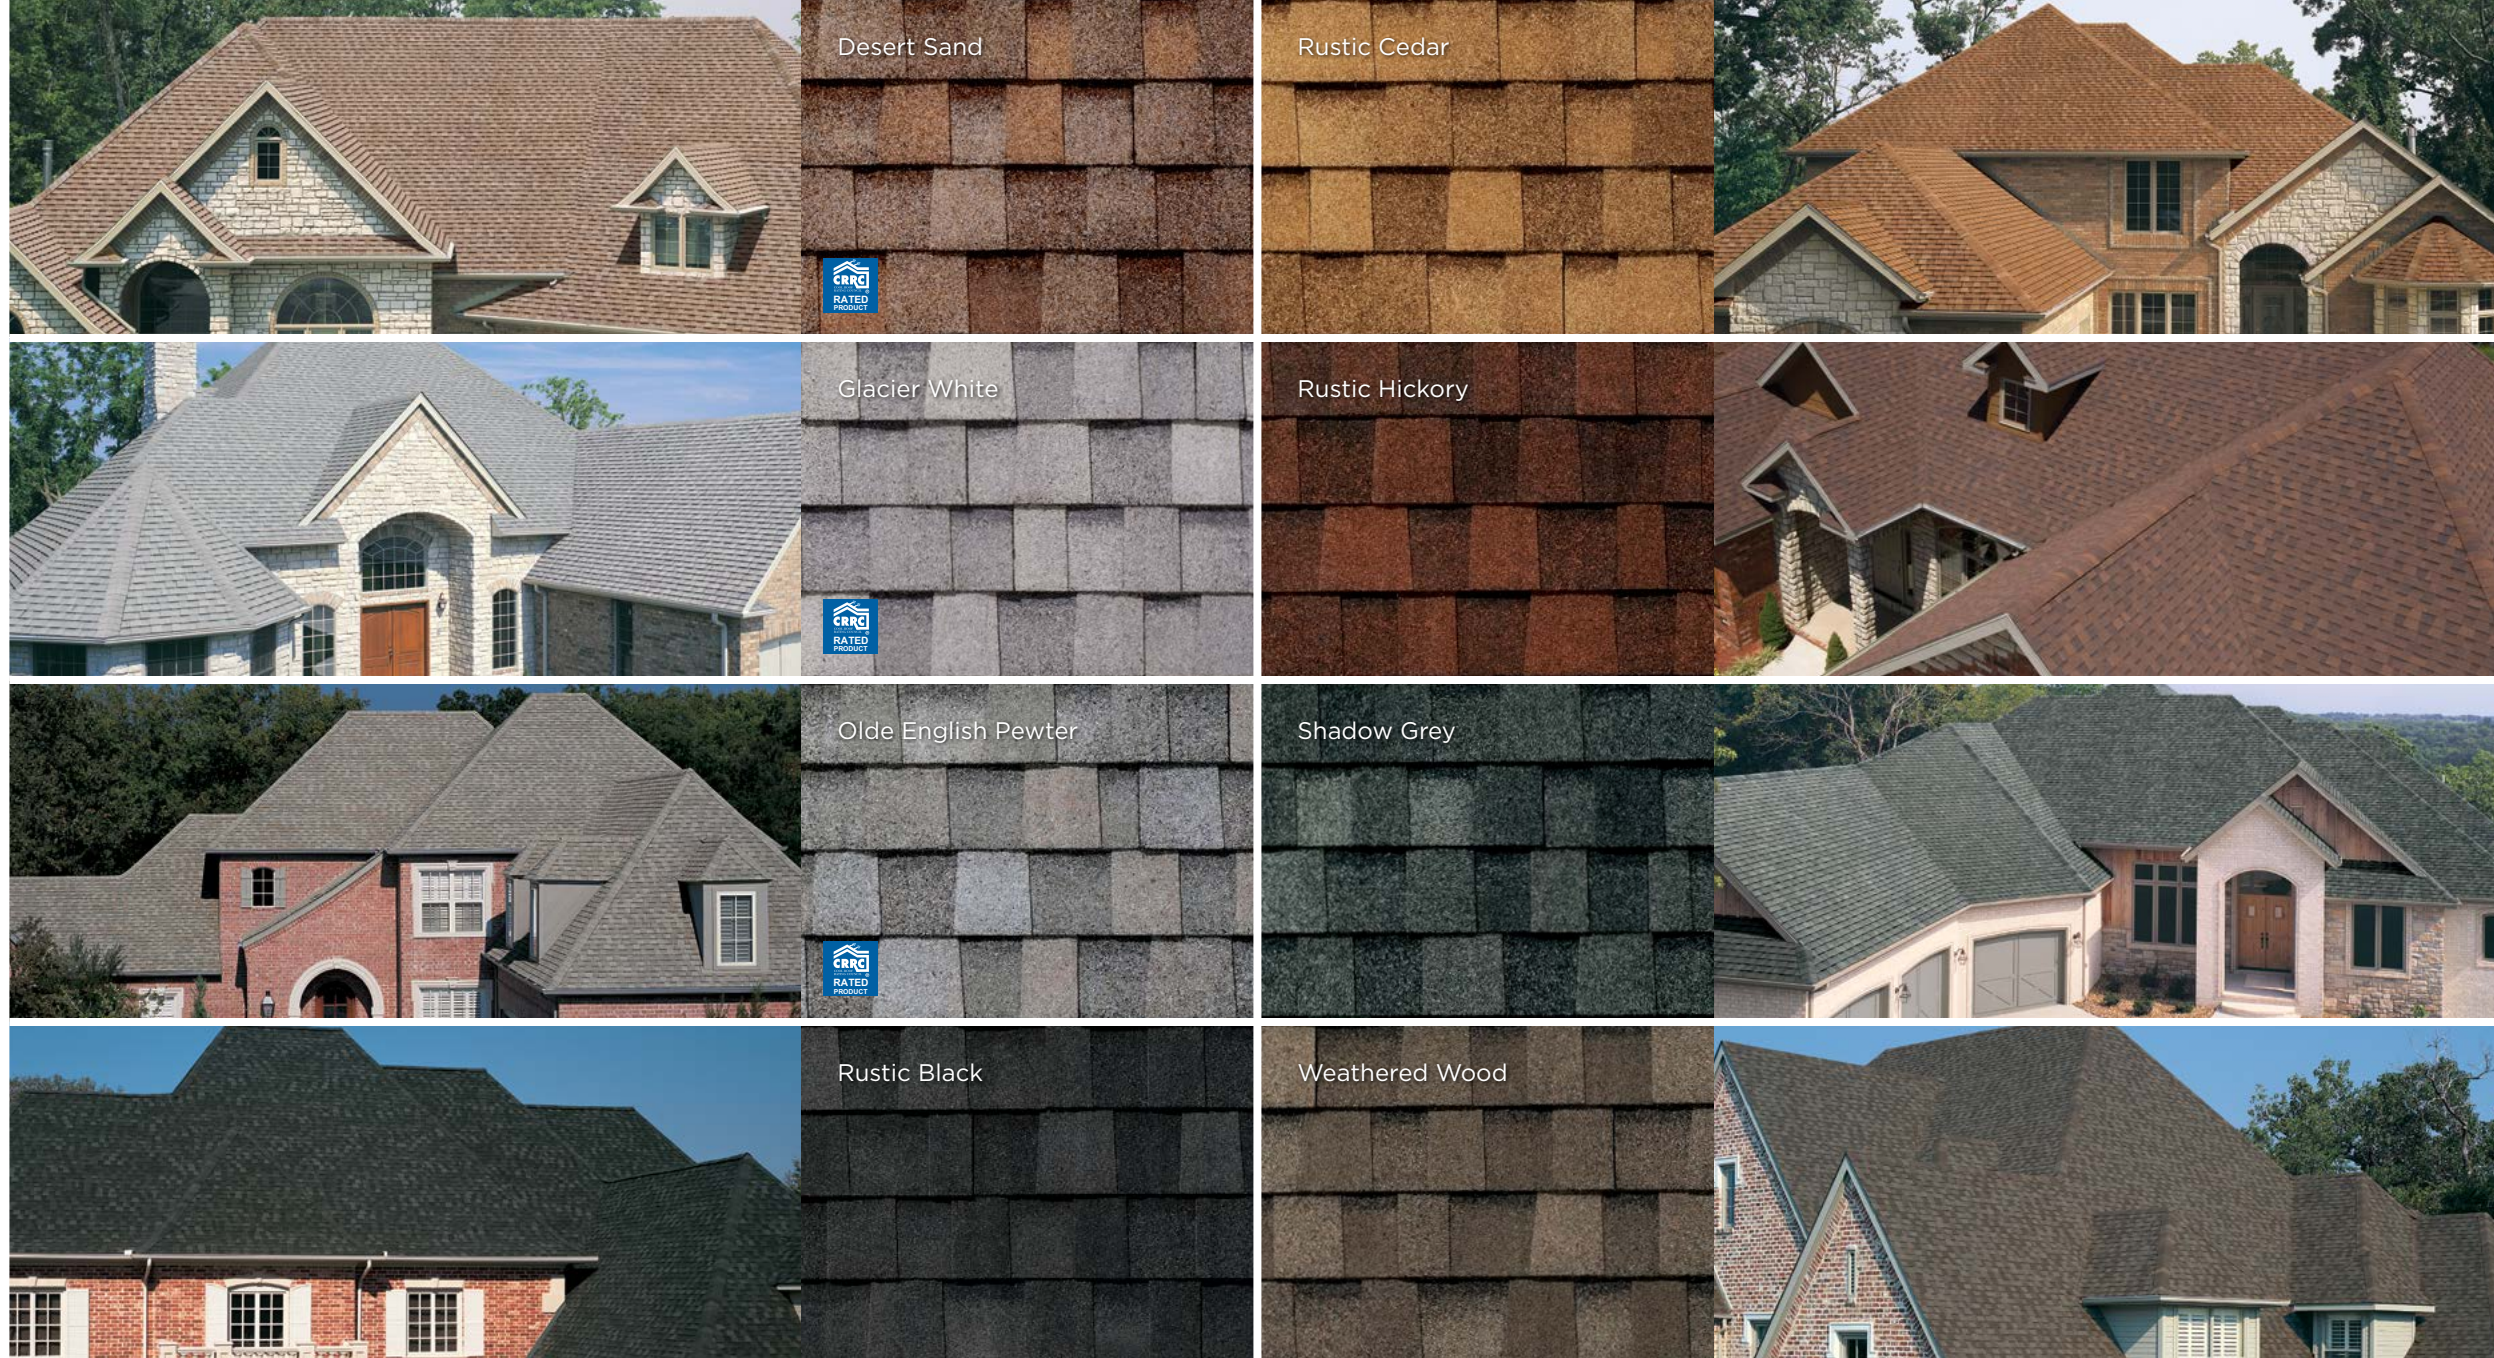

TAMKO[®]

HERITAGE[®]

ARCHITECTURAL ASPHALT SHINGLES

TUSCALOOSA

LIFETIME LIMITED WARRANTY*

10-YEAR FULL START*
Non-prorated warranty period.

130 MPH HIGH WIND WARRANTY*
15-year Limited Warranty when following Heritage's high wind application instructions and fastening pattern.